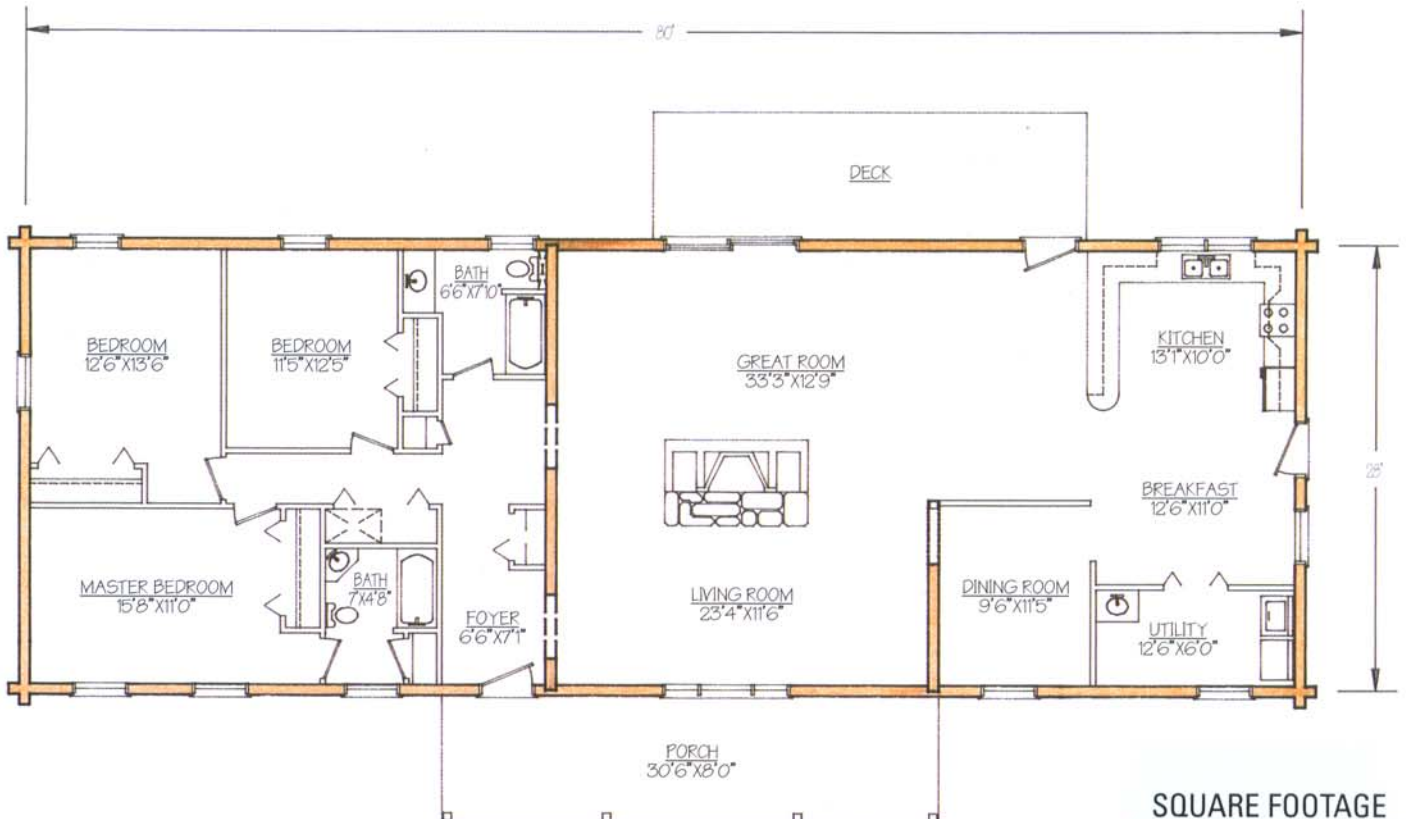

The Wyoming

301

Lincoln Logs International
Lincoln Logs International, LLC.

This drawing is for appearance only. Please consult blueprints for actual layout.

SQUARE FOOTAGE	
Heated Space	2240
Porches	244
TOTAL	2484