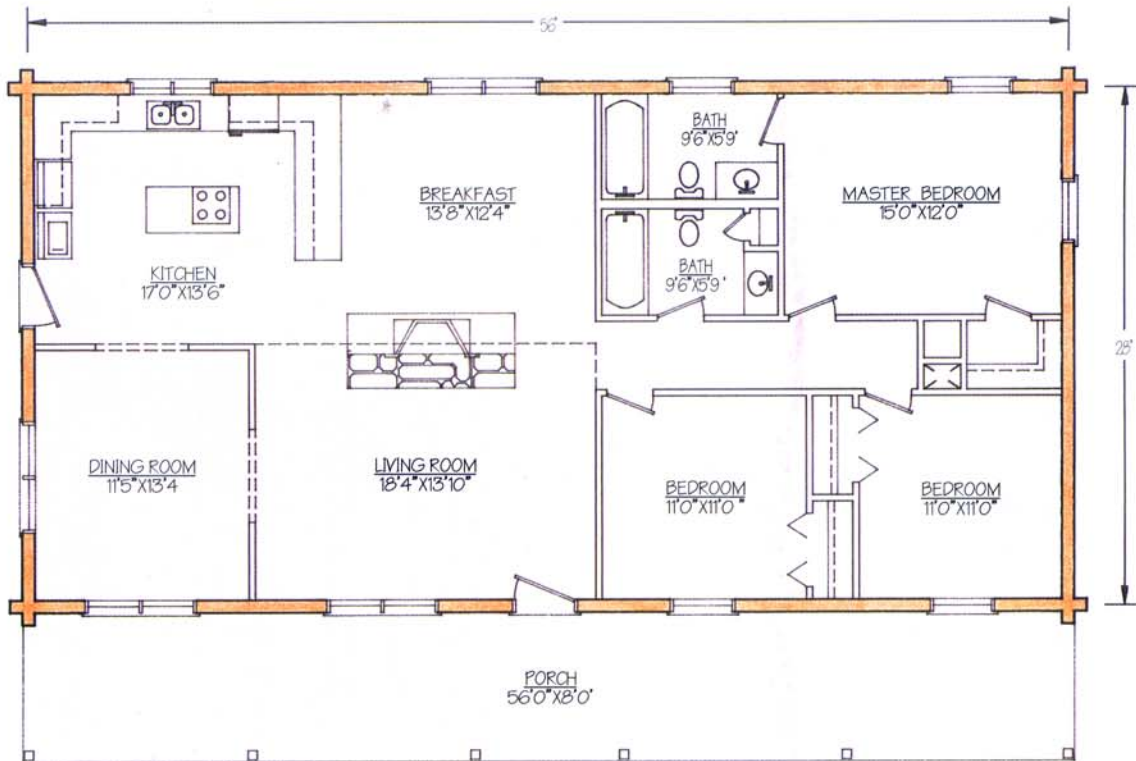

The Yellowstone

309

Optional Log Gable

Lincoln Logs International
Lincoln Logs International, LLC.

This drawing is for appearance only. Please consult blueprints for actual layout.

SQUARE FOOTAGE	
Heated Space	1568
Porch	448
TOTAL	2016