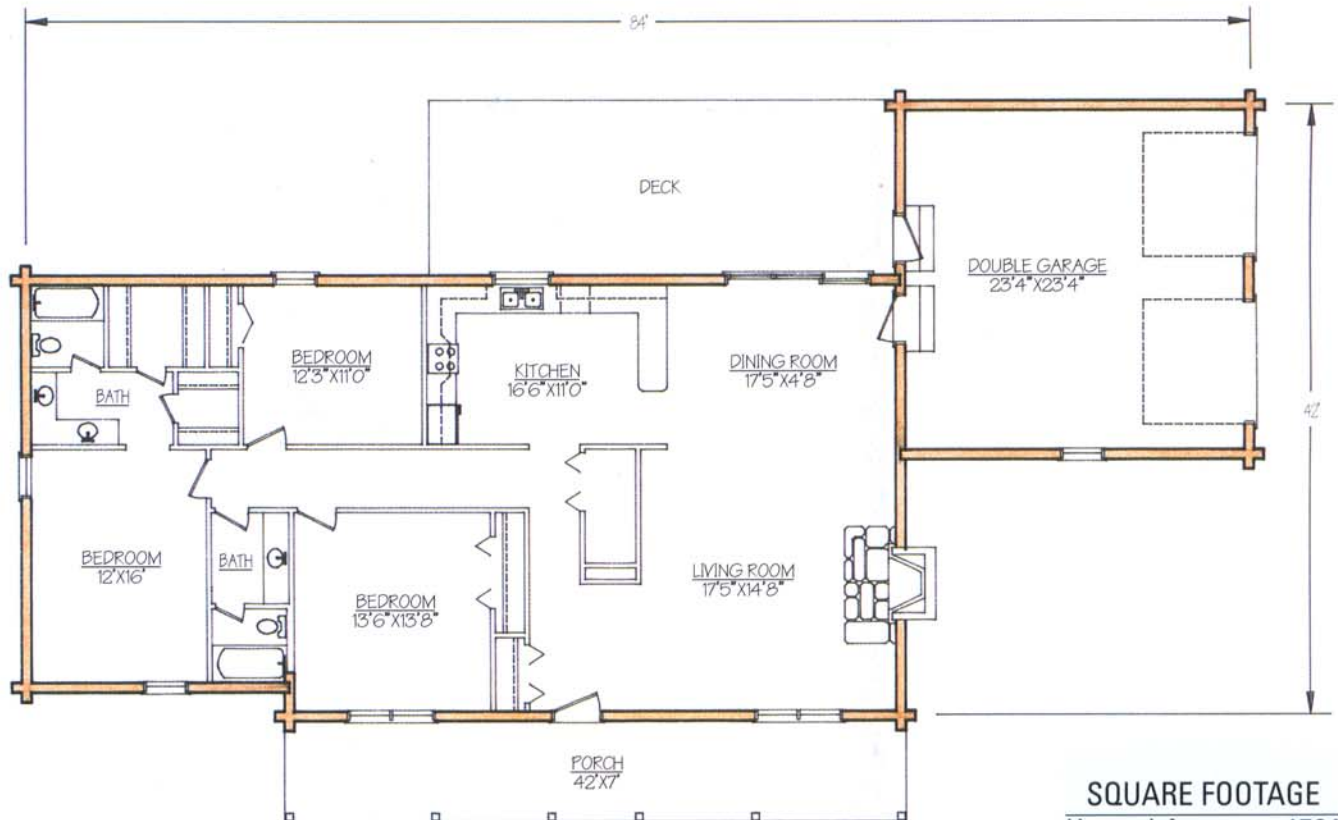

The Waco

604

Lincoln Logs International
Lincoln Logs International, LLC.

This drawing is for appearance only. Please consult blueprints for actual layout.

| SQUARE FOOTAGE | |
|----------------|-------------|
| Heated Area | 1764 |
| Porch | 294 |
| Garage | 576 |
| TOTAL | 2634 |