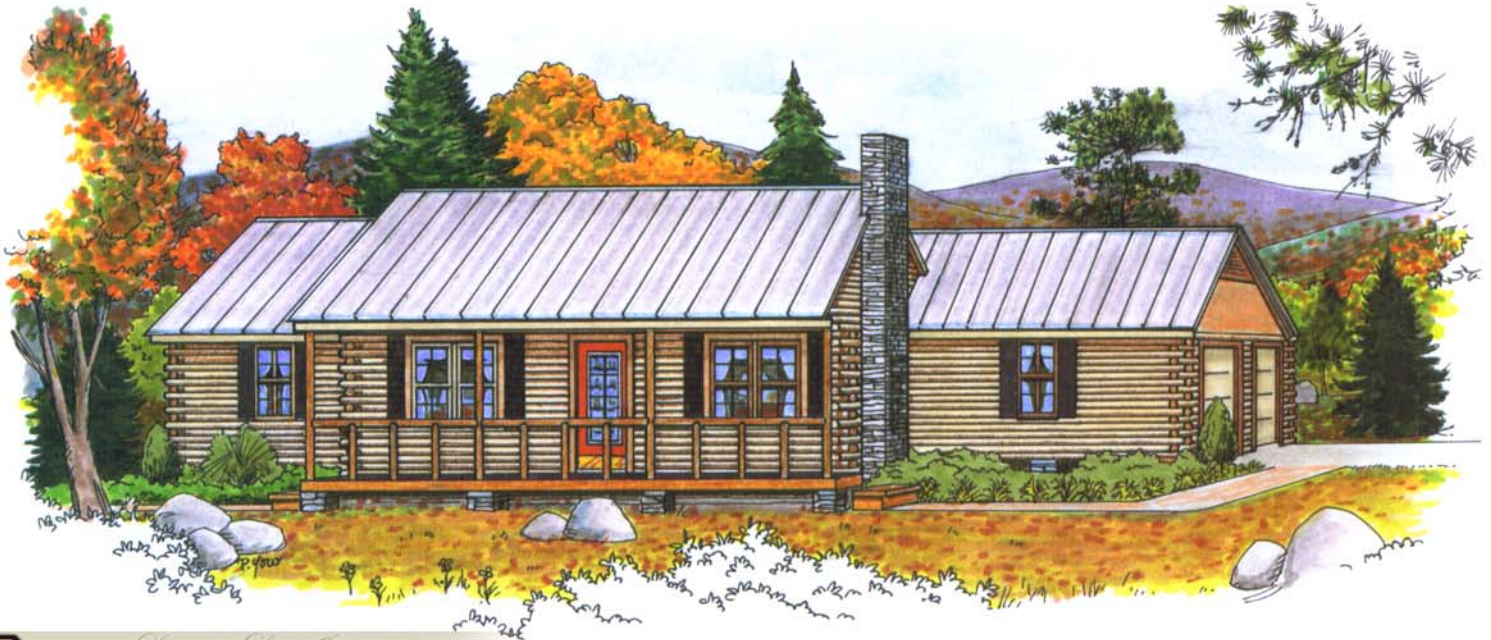

The Waco

604

Lincoln Logs International
Lincoln Logs International, LLC.

This drawing is for appearance only. Please consult blueprints for actual layout.

| SQUARE FOOTAGE | |
|----------------|-------------|
| Heated Area | 1764 |
| Porch | 294 |
| Garage | 576 |
| TOTAL | 2634 |