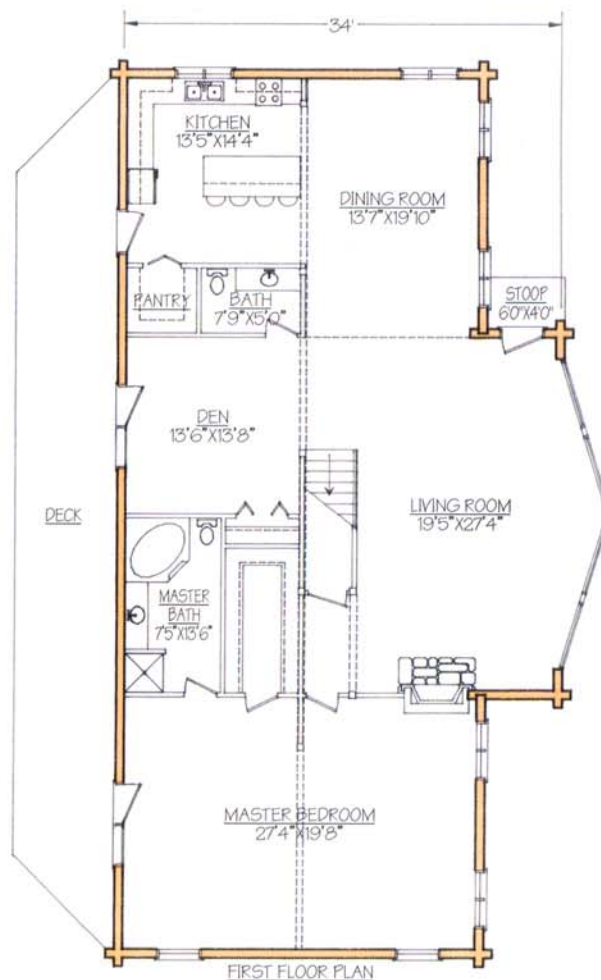

The Grand Manor

98

Lincoln Logs International
Lincoln Logs International, LLC.

This drawing is for appearance only. Please consult blueprints for actual layout.

SQUARE FOOTAGE	
First Floor	2096
Second Floor	1286
Balconies	72
Stoop	24
TOTAL	3478